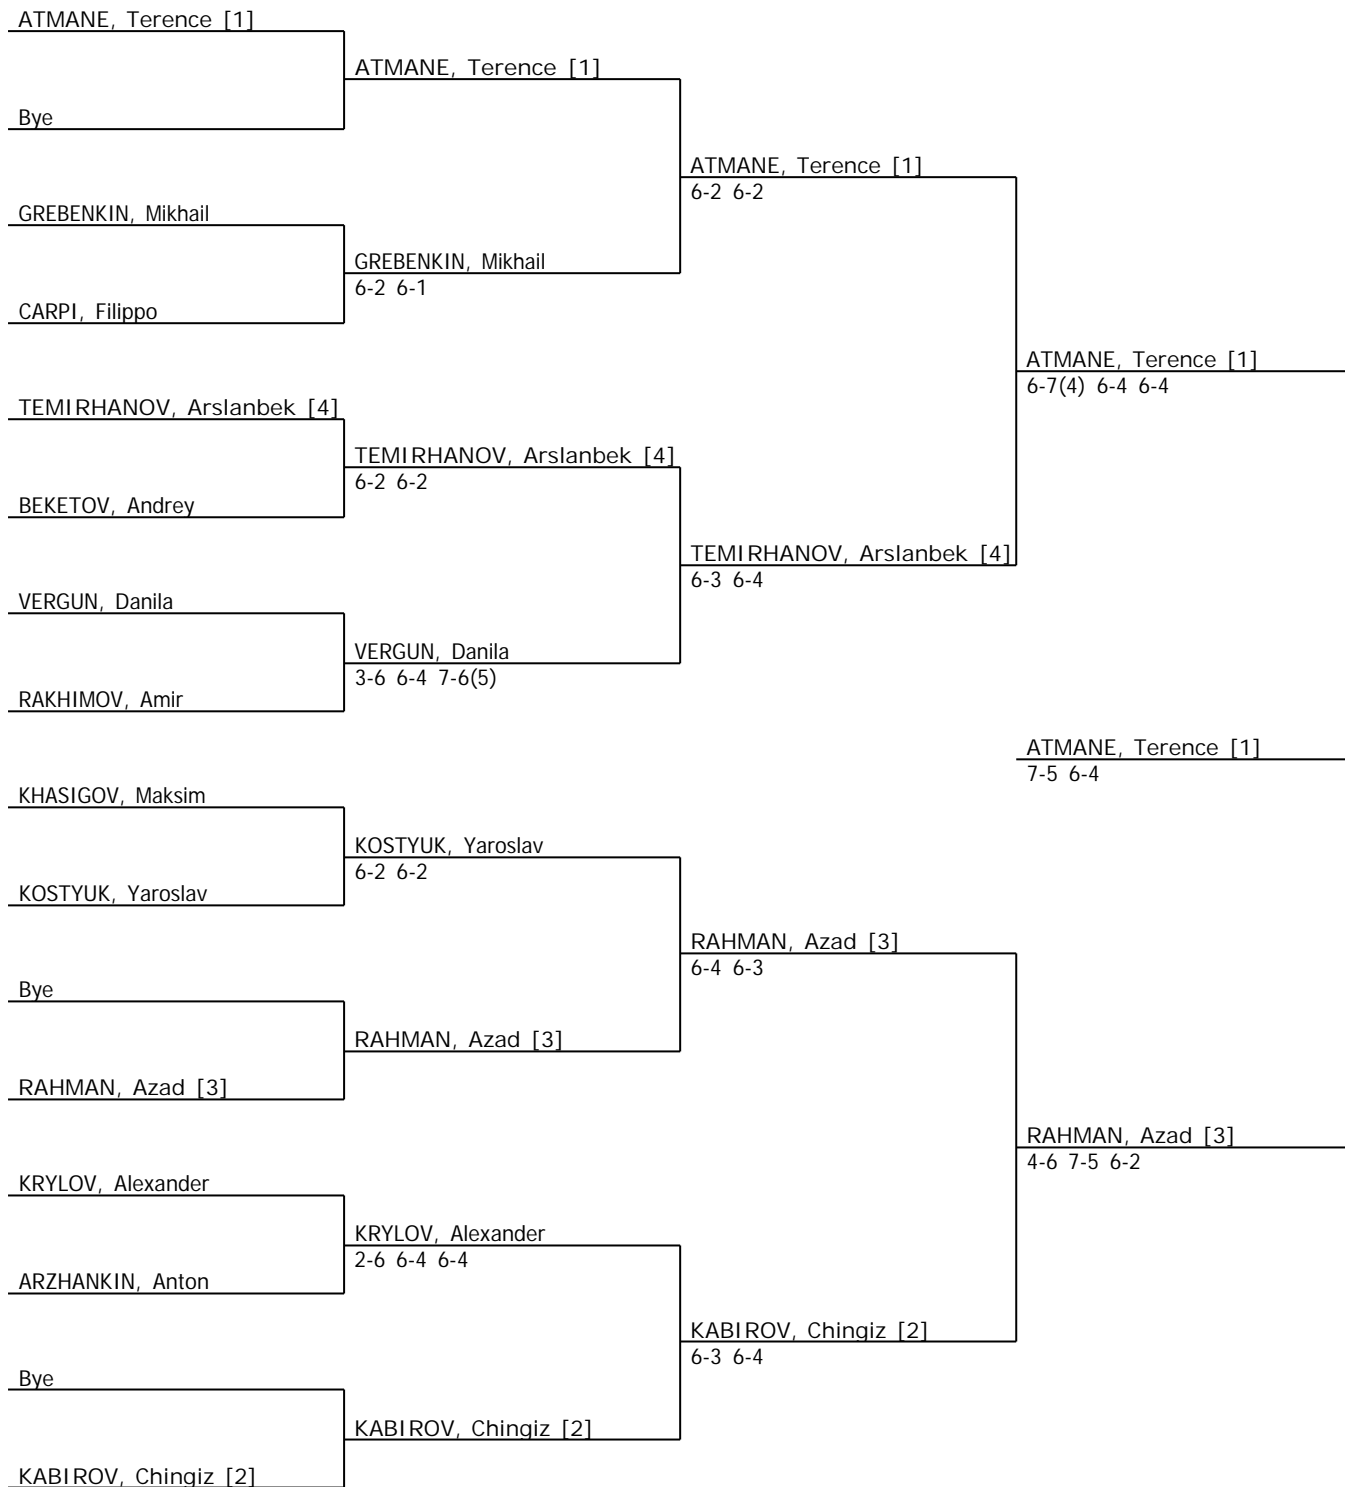

O1 Properties Christmas Cup 2016

Tennis Europe Junior Tour

BS14 - BOYS SINGLES 14
CONSOLATION CONSOLATION

Week of 04 JAN 2016 City, Country Khimki, RUS Tourn. Key TE-RUS-02A-2016 Referee Madina Alimova

Round 1 Quarterfinals Semifinals Final

	# Seeded Players	# Lucky Losers	Replacing	www.tenniseurope.org
	1 ATMANE, Terence			Draw date/time: 03 JAN 2016 18:00
	2 KABIROV, Chingiz			Last Direct Acceptance
	3 RAHMAN, Azad			KASHIRIN, Nikita (RUS)
	4 TEMIRHANOV, Arslanbek			Player representatives
				Alexander KRYLOV
				Ksenia BRICH
				Signature
				Madina Alimova